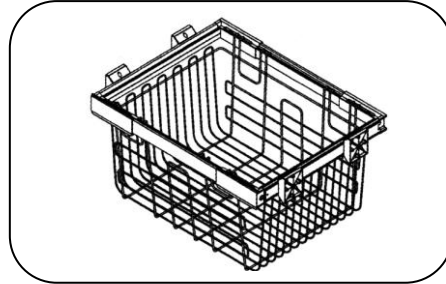

Parts List

Ref	Description	Illustration	Qty
A	Spacer/block		4
B	Front Plastic Connector		2
C	Back plastic Connector		2
D	Slides Aluminum Bar		2
E	Slides		2
F	Front/Back Aluminum Bar		2

Fitting List

Ref	Description	Illustration	Qty
G	Locking pin		2
H	Caps		2
S	Screw		8

Assembly Process

Step 1

1. Attach the spacers/blocks **A(2pcs)** into the slides aluminum bars with screws
2. Connect the Front/Back plastic connector **B C** to the slides aluminum bar

Step 2

1. Insert the Front/Back aluminum bars **F** into the Front/Back plastics connectors accordingly.
2. Tighten the locking pin **G** and put the caps **H** in place

Step 3

1. Fix the spacers/blocks into the side panels of the wardrobe
make sure the holes (in the spacers/blocks) are level.
2. Pull out the frame

Step 4

Install your chosen accessory option into the pull out frame.

WB02 Medium wire basket

WB03 Deep wire basket

WB05 Pants rack

WB06 Rattan basket

WB07 Jewelry drawer

Care & Use

1. Maximum load weight 25kg
 2. Wipe clean with a soft damp cloth, Never use scourers, abrasives or chemical cleaners.
 3. Keep the slides get rid of water to protect the slides thus make sure the smooth sliding.
 4. For help and assistance, please contact our after-sales services team.
-