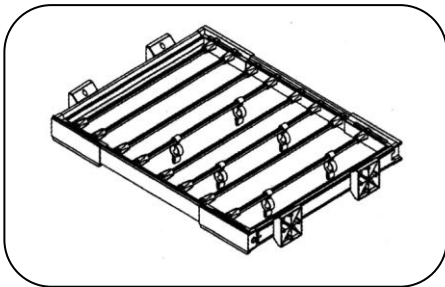

Parts List

Ref	Description	Illustration	Qty
A	Spacer/block		4
B	Front Plastic Connector		2
C	Back plastic Connector		2
D	Slides Aluminum Bar		2
E	Slides		2
F	Front/Back Aluminum Bar		2

Fitting List

Ref	Description	Illustration	Qty
G	Locking pin		2
H	Caps		2
S	Screw		8

Assembly Process

Step 1

1. Attach the spacers/blocks **A(2pcs)** into the slides aluminum bars with screws
2. Connect the Front/Back plastic connector **B C** to the slides aluminum bar

Step 2

1. Insert the Front/Back aluminum bars **F** into the Front/Back plastics connectors accordingly.
2. Tighten the locking pin **G** and put the caps **H** in place

Step 3

1. Fix the spacers/blocks into the side panels of the wardrobe
make sure the holes (in the spacers/blocks) are level.
2. Pull out the frame

Step 4

Install your chosen accessory option into the pull out frame.

WB02 Medium wire basket

WB03 Deep wire basket

WB05 Pants rack

WB06 Rattan basket

WB07 Jewelry drawer

Care & Use

1. Maximum load weight 25kg
 2. Wipe clean with a soft damp cloth, Never use scourers, abrasives or chemical cleaners.
 3. Keep the slides get rid of water to protect the slides thus make sure the smooth sliding.
 4. For help and assistance, please contact our after-sales services team.
-