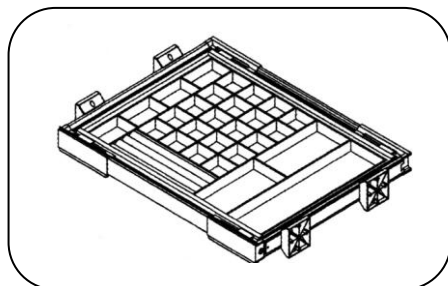

WB02 Medium wire basket

WB03 Deep wire basket

WB05 Pants rack

WB06 Rattan basket

WB07 Jewelry drawer

Care & Use

1. Maximum load weight 25kg
 2. Wipe clean with a soft damp cloth, Never use scourers, abrasives or chemical cleaners.
 3. Keep the slides get rid of water to protect the slides thus make sure the smooth sliding.
 4. For help and assistance, please contact our after-sales services team.
-