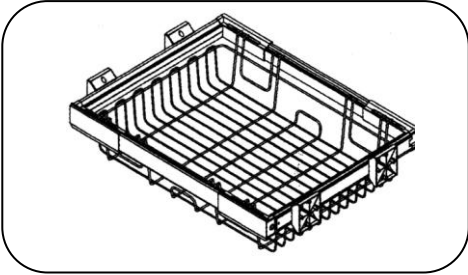

Parts List

Ref	Description	Illustration	Qty
A	Spacer/block		4
B	Front Plastic Connector		2
C	Back plastic Connector		2
D	Slides Aluminum Bar		2
E	Slides		2
F	Front/Back Aluminum Bar		2

Fitting List

Ref	Description	Illustration	Qty
G	Locking pin		2
H	Caps		2
S	Screw		8

Assembly Process

Step 1

1. Attach the spacers/blocks **A(2pcs)** into the slides aluminum bars with screws
2. Connect the Front/Back plastic connector **B C** to the slides aluminum bar

Step 2

1. Insert the Front/Back aluminum bars **F** into the Front/Back plastics connectors accordingly.
2. Tighten the locking pin **G** and put the caps **H** in place

Step 3

1. Fix the spacers/blocks into the side panels of the wardrobe
make sure the holes (in the spacers/blocks) are level.
2. Pull out the frame

Step 4

Install your chosen accessory option into the pull out frame.

WB02 Medium wire basket

WB03 Deep wire basket

WB05 Pants rack

WB06 Rattan basket

WB07 Jewelry drawer

Care & Use

1. Maximum load weight 25kg
 2. Wipe clean with a soft damp cloth, Never use scourers, abrasives or chemical cleaners.
 3. Keep the slides get rid of water to protect the slides thus make sure the smooth sliding.
 4. For help and assistance, please contact our after-sales services team.
-