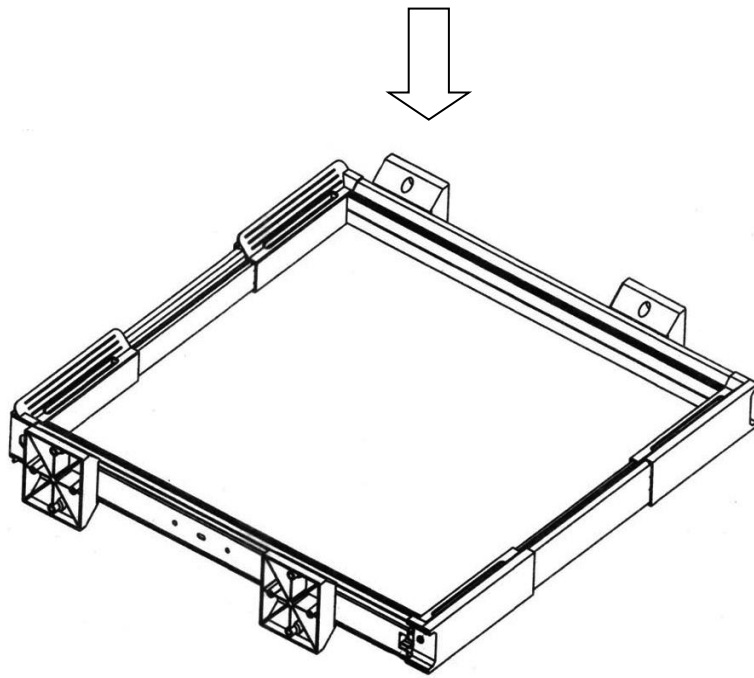

Parts List

Ref	Description	Illustration	Qty
A	Spacer/block		4
B	Front Plastic Connector		2
C	Back plastic Connector		2
D	Slides Aluminum Bar		2
E	Slides		2
F	Front/Back Aluminum Bar		2

Fitting List

Ref	Description	Illustration	Qty
G	Locking pin		2
H	Caps		2
S	Screw		8

Assembly Process

Step 1

1. Attach the spacers/blocks **A(2pcs)** into the slides aluminum bars with screws
2. Connect the Front/Back plastic connector **B C** to the slides aluminum bar

Step 2

1. Insert the Front/Back aluminum bars **F** into the Front/Back plastics connectors accordingly.
2. Tighten the locking pin **G** and put the caps **H** in place

Step 3

1. Fix the spacers/blocks into the side panels of the wardrobe
make sure the holes (in the spacers/blocks) are level.
2. Pull out the frame

Step 4

Install your chosen accessory option into the pull out frame.