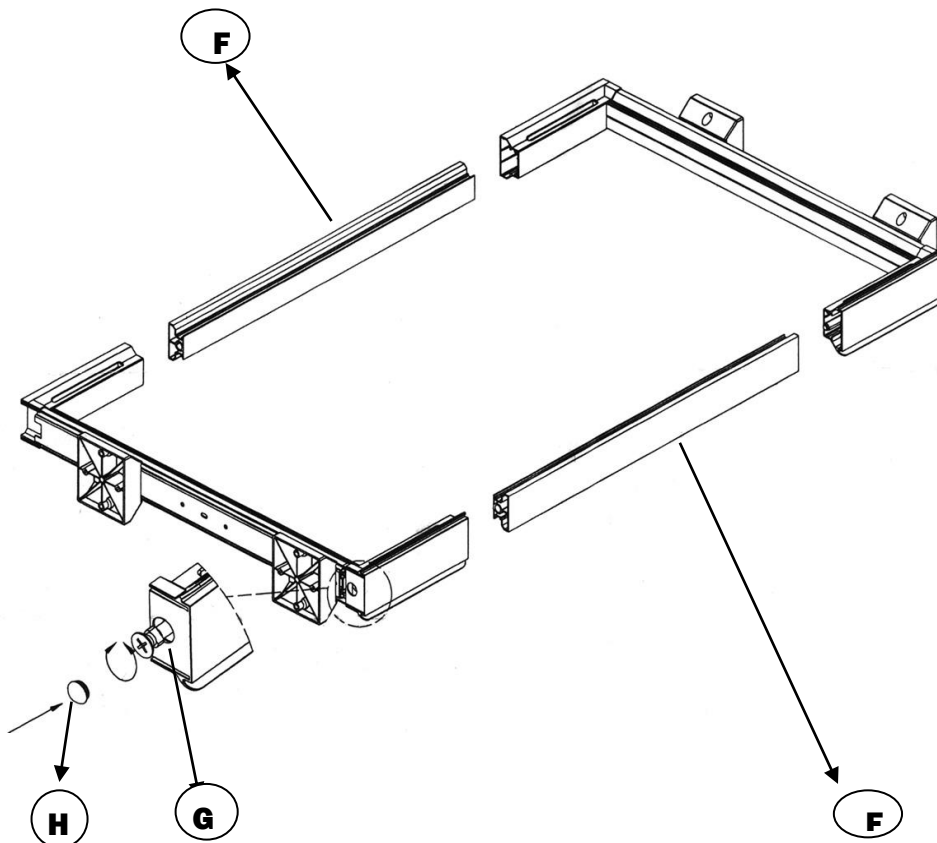

Parts List

Ref	Description	Illustration	Qty
A	Spacer/block		4
B	Front Plastic Connector		2
C	Back plastic Connector		2
D	Slides Aluminum Bar		2
E	Slides		2
F	Front/Back Aluminum Bar		2

Fitting List

Ref	Description	Illustration	Qty
G	Locking pin		2
H	Caps		2
S	Screw		8

Assembly Process

Step 1

1. Attach the spacers/blocks **A(2pcs)** into the slides aluminum bars with screws
2. Connect the Front/Back plastic connector **B C** to the slides aluminum bar

Step 2

1. Insert the Front/Back aluminum bars **F** into the Front/Back plastics connectors accordingly.
2. Tighten the locking pin **G** and put the caps **H** in place

Step 3

1. Fix the spacers/blocks into the side panels of the wardrobe
make sure the holes (in the spacers/blocks) are level.
2. Pull out the frame

Step 4

Install your chosen accessory option into the pull out frame.