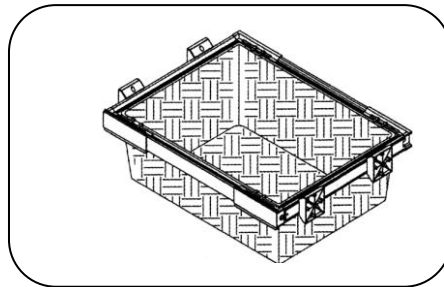

Step 3

1. Fix the spacers/blocks into the side panels of the wardrobe
make sure the holes (in the spacers/blocks) are level.
2. Pull out the frame

Step 4

Install your chosen accessory option into the pull out frame.

WB02 Medium wire basket

WB03 Deep wire basket

WB05 Pants rack

WB06 Rattan basket

WB07 Jewelry drawer

Care & Use

1. Maximum load weight 25kg
 2. Wipe clean with a soft damp cloth, Never use scourers, abrasives or chemical cleaners.
 3. Keep the slides get rid of water to protect the slides thus make sure the smooth sliding.
 4. For help and assistance, please contact our after-sales services team.
-